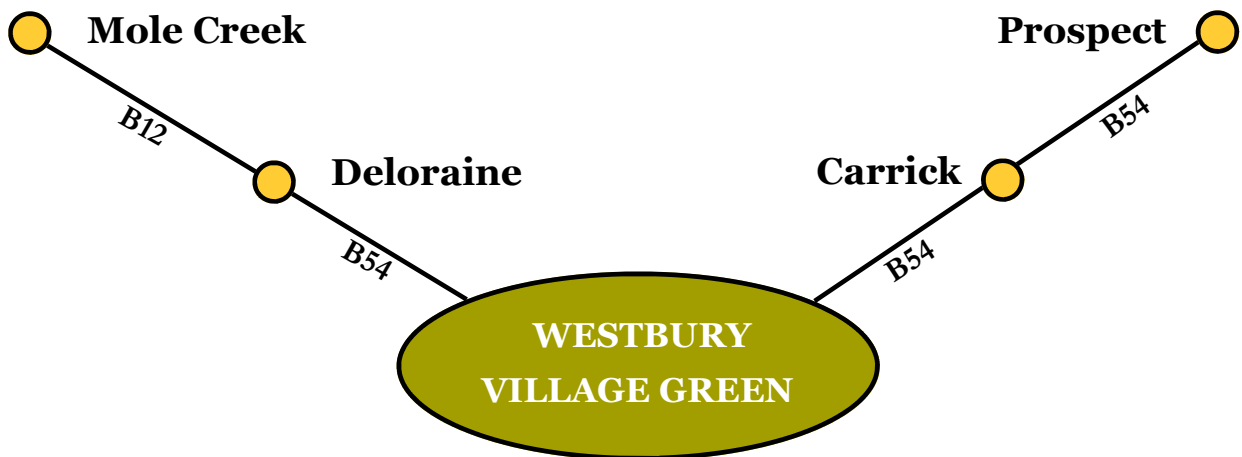

community
RIDE

to the
**Shaw Contracting
Westbury Criterium**
sunday 04 october 09

The **Shaw Contracting Westbury Criterium** is the final event of the **TOUR of TASMANIA** - an exciting 40-lap race by one hundred top riders, commencing 12:00 noon.

Join our Community Ride to the event from any point along the way and receive a free bike check and BBQ sausage.

For details and registration call 6393 5300.

CATERPILLAR UNDERGROUND MINING
TOUR OF TASMANIA