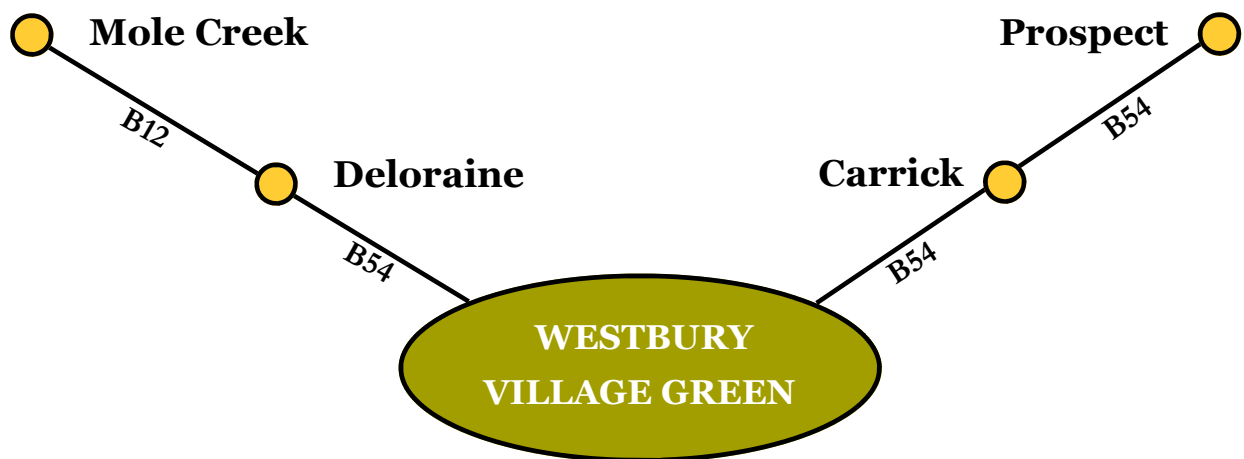

community
RIDE

to the
**Shaw Contracting
Westbury Criterium**
sunday 04 october 09

The **Shaw Contracting Westbury Criterium** is the final event of the **TOUR of TASMANIA** - an exciting 40-lap race by one hundred top riders, commencing 12:00 noon.

Join our Community Ride to the event from any point along the way and receive a free bike check and BBQ sausage.

For details and registration call 6393 5300.

CATERPILLAR UNDERGROUND MINING
TOUR OF TASMANIA